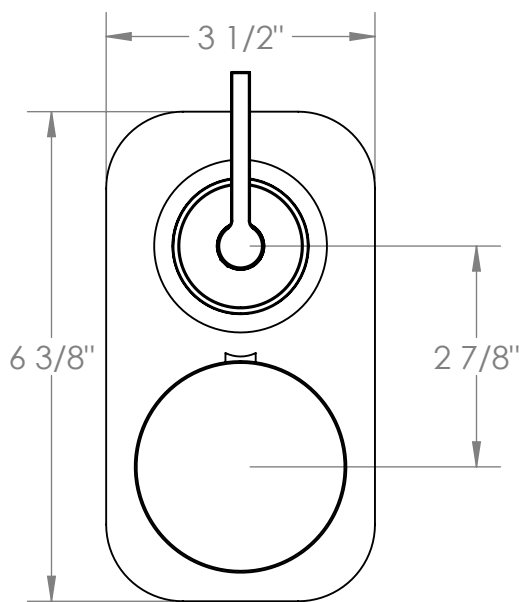

21-T25-E1

Wall Mounted Mini Thermostatic Shower Trim with built-in control
For use with SS-TH60 or SS-TH70 concealed rough

Meets the applicable requirements of ASME A112.18.1-2005/CSA B125.1-05, entitled "Plumbing Supply Fittings"

WATERMARK DESIGNS 9/3/2019

350 Dewitt Ave Brooklyn NY 11207 USA T 718 257 2800 F 718 257 2144 info@watermark-designs.com

21-T25-E2

Two Hole Mini Thermostatic Shower Trim

For use with SS-TH60 or SS-TH70 concealed rough