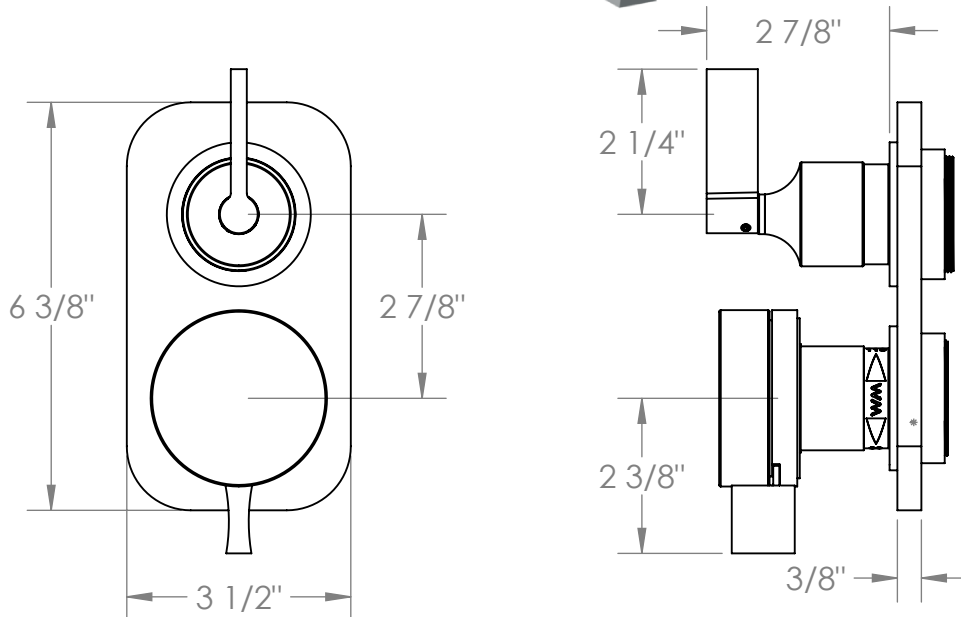

21-T25-E1

Wall Mounted Mini Thermostatic Shower Trim with built-in control
For use with SS-TH60 or SS-TH70 concealed rough

Meets the applicable requirements of ASME A112.18.1-2005/CSA B125.1-05, entitled "Plumbing Supply Fittings"

WATERMARK DESIGNS 9/3/2019

350 Dewitt Ave Brooklyn NY 11207 USA T 718 257 2800 F 718 257 2144 info@watermark-designs.com

21-T25-E2

Two Hole Mini Thermostatic Shower Trim

For use with SS-TH60 or SS-TH70 concealed rough

Meets the applicable requirements of ASME A112.18.1-2005/CSA B125.1-05, entitled "Plumbing Supply Fittings"

WATERMARK DESIGNS 9/3/2019

350 Dewitt Ave Brooklyn NY 11207 USA T 718 257 2800 F 718 257 2144 info@watermark-designs.com

21-T25-E3

Wall Mounted Mini Thermostatic Trim Kit with Built-In Control
For use with SS-TH60 or SS-TH70 concealed roughs

Meets the applicable requirements of ASME A112.18.1-2005/CSA B125.1-05, entitled "Plumbing Supply Fittings"