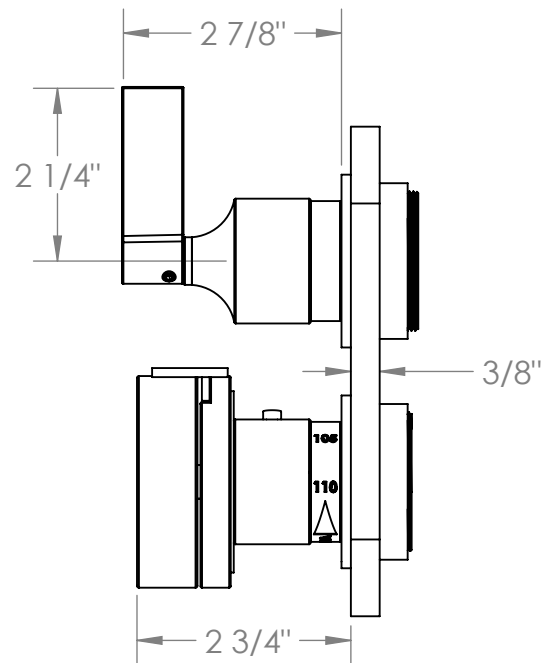

21-T25-E1

Wall Mounted Mini Thermostatic Shower Trim with built-in control
For use with SS-TH60 or SS-TH70 concealed rough

Meets the applicable requirements of ASME A112.18.1-2005/CSA B125.1-05, entitled "Plumbing Supply Fittings"

WATERMARK DESIGNS 9/3/2019

350 Dewitt Ave Brooklyn NY 11207 USA T 718 257 2800 F 718 257 2144 info@watermark-designs.com

21-T25-E2

Two Hole Mini Thermostatic Shower Trim

For use with SS-TH60 or SS-TH70 concealed rough

21-T25-E3

Wall Mounted Mini Thermostatic Trim Kit with Built-In Control
For use with SS-TH60 or SS-TH70 concealed roughs

Meets the applicable requirements of ASME A112.18.1-2005/CSA B125.1-05, entitled "Plumbing Supply Fittings"