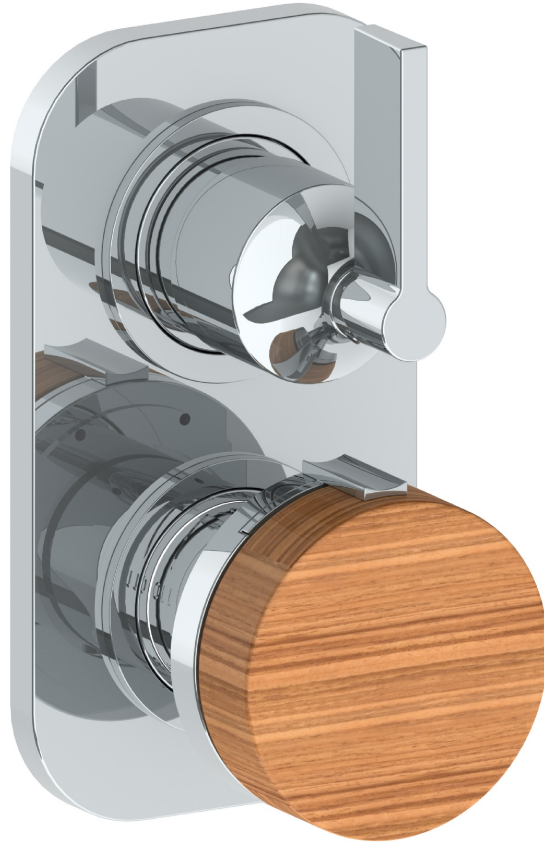

21-T25-E1

Wall Mounted Mini Thermostatic Shower Trim with built-in control
For use with SS-TH60 or SS-TH70 concealed rough

Meets the applicable requirements of ASME A112.18.1-2005/CSA B125.1-05, entitled "Plumbing Supply Fittings"

WATERMARK DESIGNS 9/3/2019

350 Dewitt Ave Brooklyn NY 11207 USA T 718 257 2800 F 718 257 2144 info@watermark-designs.com

21-T25-E2

Two Hole Mini Thermostatic Shower Trim

For use with SS-TH60 or SS-TH70 concealed rough

21-T25-E3

Wall Mounted Mini Thermostatic Trim Kit with Built-In Control
For use with SS-TH60 or SS-TH70 concealed roughs

Meets the applicable requirements of ASME A112.18.1-2005/CSA B125.1-05, entitled "Plumbing Supply Fittings"