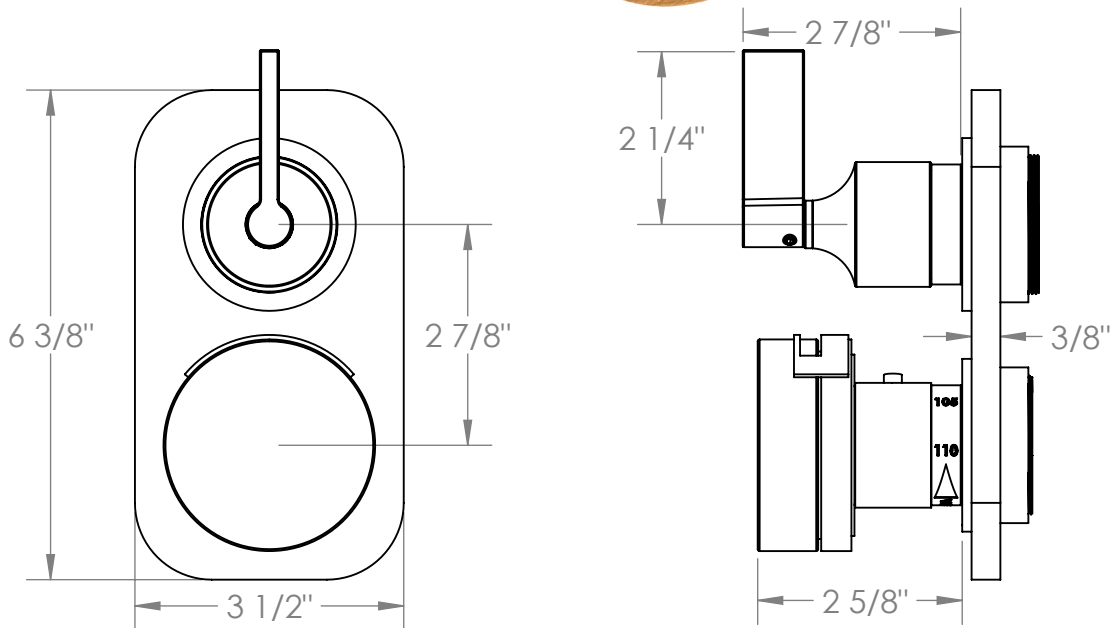

21-T25-E1

Wall Mounted Mini Thermostatic Shower Trim with built-in control
For use with SS-TH60 or SS-TH70 concealed rough

Meets the applicable requirements of ASME A112.18.1-2005/CSA B125.1-05, entitled "Plumbing Supply Fittings"

WATERMARK DESIGNS 9/3/2019

350 Dewitt Ave Brooklyn NY 11207 USA T 718 257 2800 F 718 257 2144 info@watermark-designs.com

21-T25-E2

Two Hole Mini Thermostatic Shower Trim

For use with SS-TH60 or SS-TH70 concealed rough